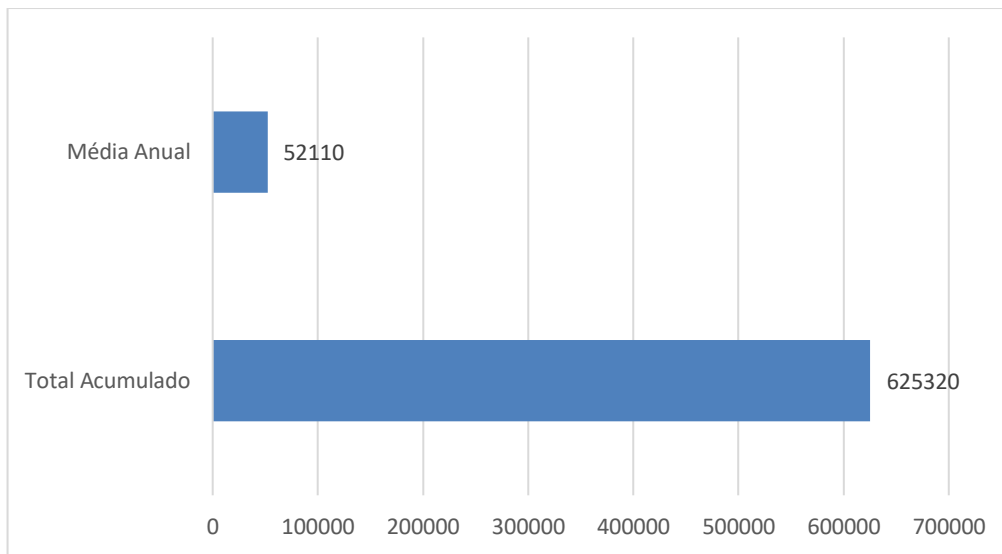

3. Resumo Anual:

Nota Explicativa:

- O terminal rodoviário de Ponta Grossa não faz o controle de desembarques.